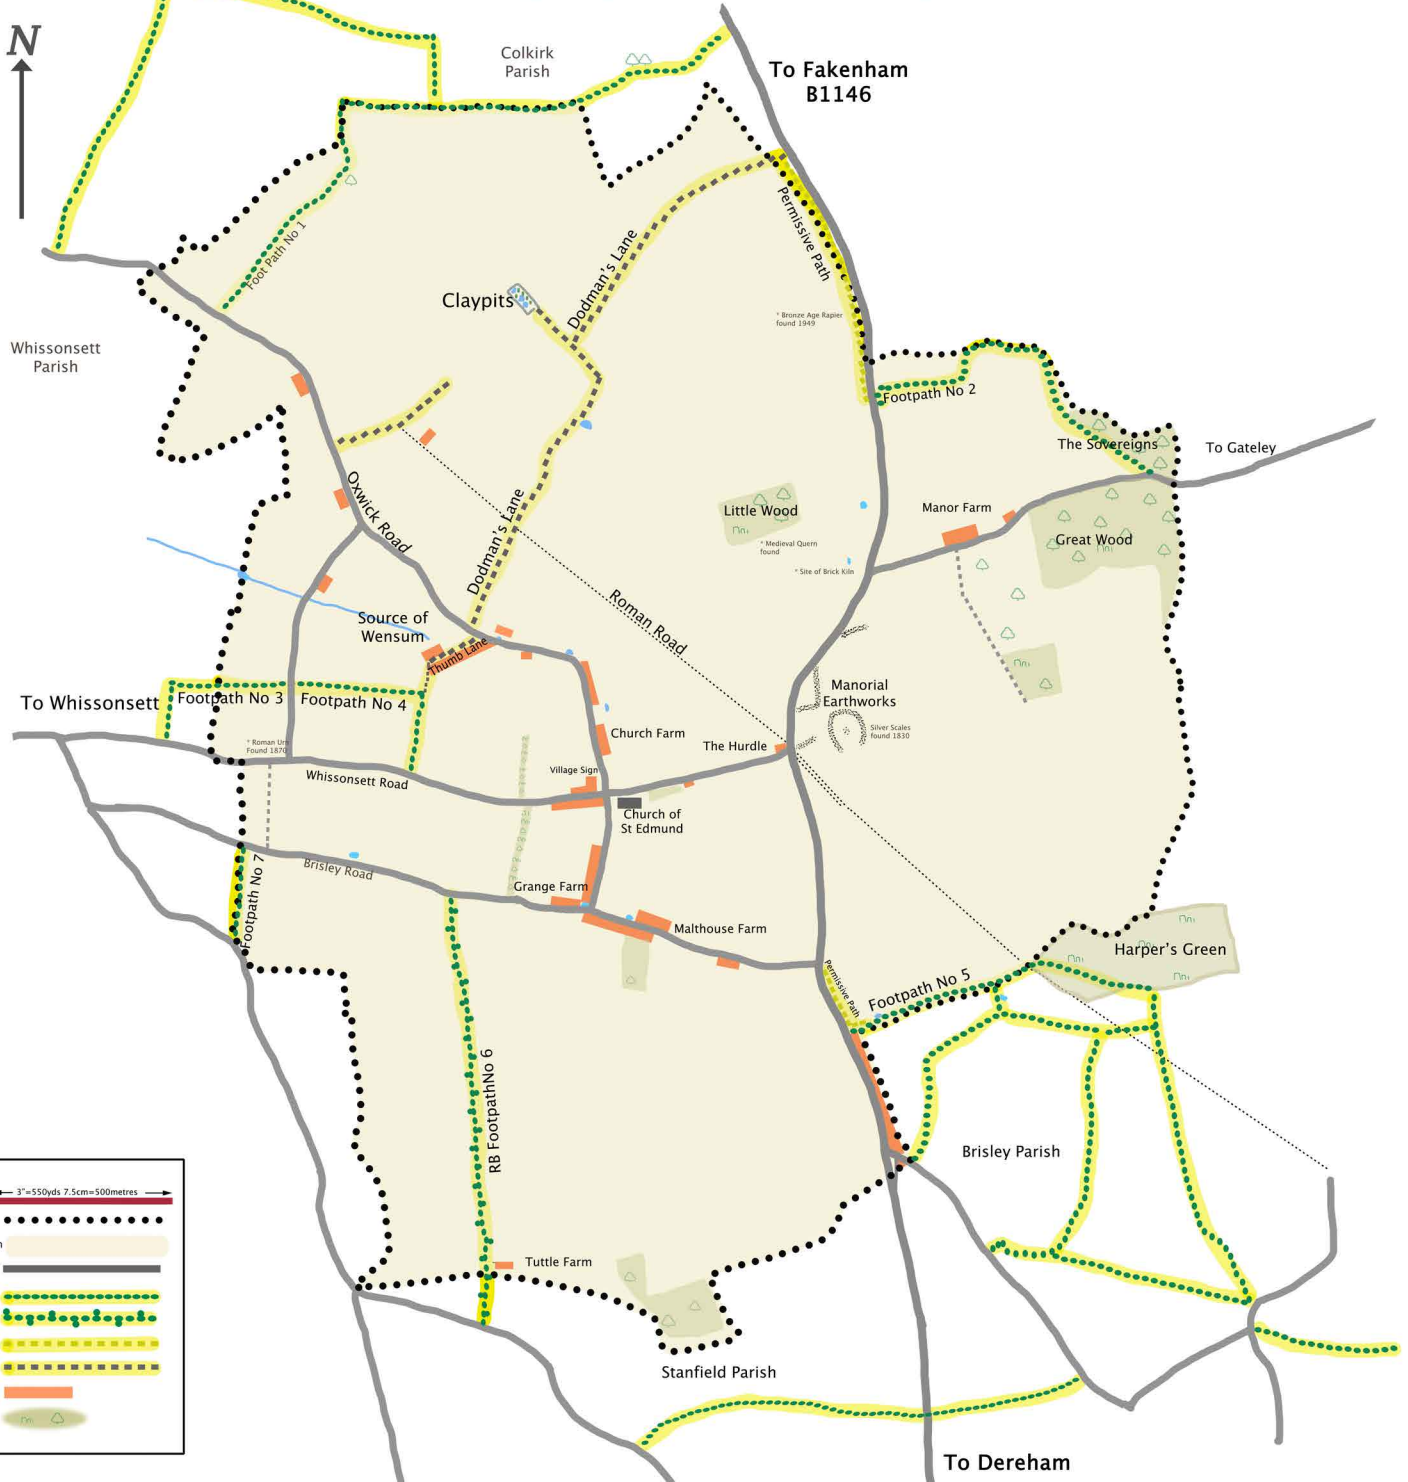

Horningtoft Parish Map

Scale	← 3"=550yds 7.5cm=500metres →
Boundary
Horningtoft Parish
Main Road	—————
Footpath
Restricted Byway
Permissive Path
Track
Buildings	■
Vegetation	■